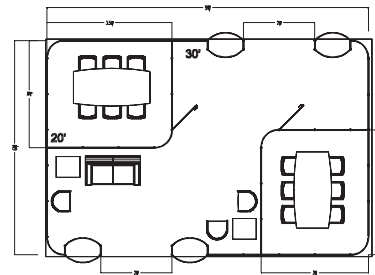

ISO VIEW

20' x 30' Double Conference Room w/ Towers

Pricing:

Member Price: \$47,800
 Non-Member Price: \$53,800

(Inclusive of the SEMICON® West booth space fee)

Package Features Include:

- SEMICON® West Booth Space Fee
- Ready-to-use physical structure
- Choice of panel walls in black, blue, gray fabric or white hardwall
- Freeman Classic Carpet
- Company branded graphics (orange indicates graphics)
- Installation and dismantle labor
- Daily vacuuming
- Electrical (4-110V, 5amp Outlets)
- Large decorative ferns in towers
- Listing in the SEMICON West Event Directory
- X•Press Connect Plus Package

PLAN VIEW

Furniture included:

	Qty
• Luna Table (36"W 72"L 29"H)	2
• Black Diamond Arm Chair (20"W 21"D 33"H)	12
• Signature Loveseat (33"W 60"D 33"H)	1
• Cherry Barrel Chair (23"W 22"D 29"H)	3
• Cherry End Table (20"W 20"D 20"H)	2
• Wastebasket	3