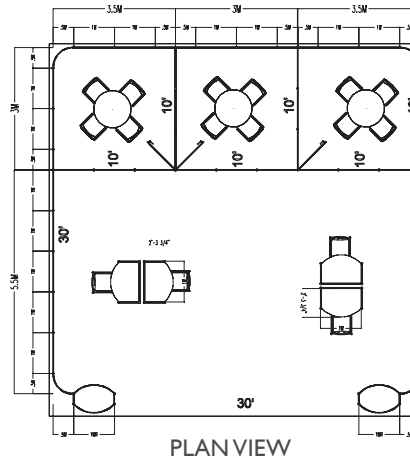

ISO VIEW

30' x 30' Triple Conference Room w/ Demo Stations

Pricing:

Member Price: \$56,700
Non-Member Price: \$65,500

(Inclusive of the SEMICON® West booth space fee)

Package Features Include:

- SEMICON® West Booth Space Fee
- Ready-to-use physical structure
- Choice of panel walls in black, blue, gray fabric or white hardwall
- Freeman Classic Carpet
- Company branded graphics (orange indicates graphics)
- Installation and dismantle labor
- Daily vacuuming
- Electrical (7-110V, 5amp Outlets)
- Two large decorative ferns per tower
- Listing in the SEMICON West Event Directory
- X•Press Connect Plus Package