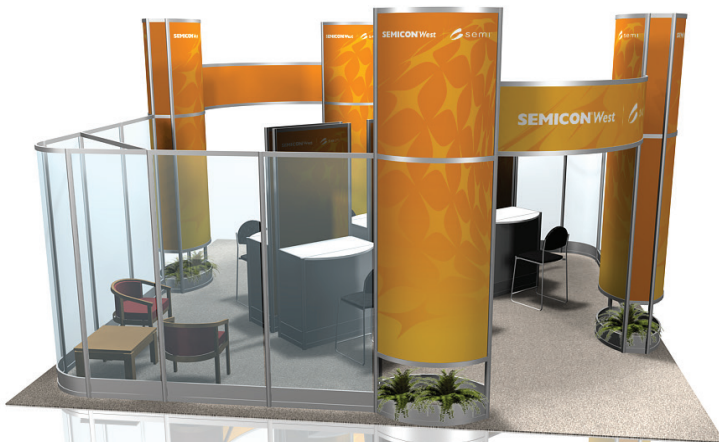

20' x 20' Demo Station

Pricing:

Member Price: $37,200
Non-Member Price: $41,200

(Inclusive of the SEMICON® West booth space fee)

Package Features Include:

- SEMICON® West Booth Space Fee
- Ready-to-use physical structure
- Choice of panel walls in black, blue, gray fabric or white hardwall
- Freeman Classic Carpet
- Company branded graphics (■ indicates graphics)
- Installation and dismantle labor
- Daily vacuuming
- Electrical (6-110V, 5amp Outlets)
- Four large decorative ferns per tower
- Listing in the SEMICON West Event Directory
- X•Press Connect Plus Package