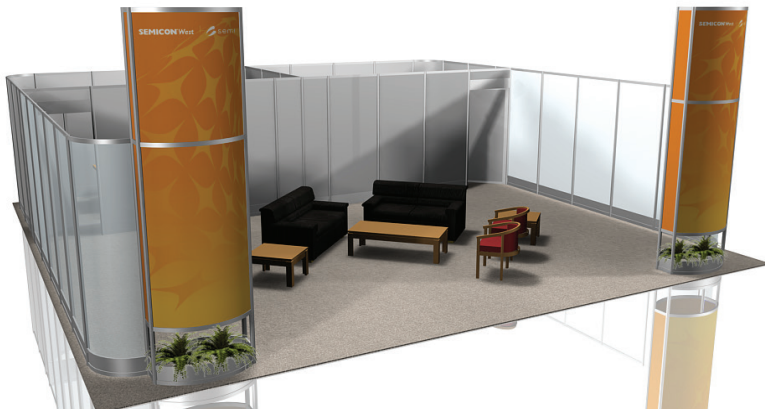

ISO VIEW

20' x 30' Double Conference Room w/ Curved Entry

Pricing:

Member Price: \$49,400
Non-Member Price: \$55,300

(Inclusive of the SEMICON® West booth space fee)

Package Features Include:

- SEMICON® West Booth Space Fee
- Ready-to-use physical structure
- Choice of panel walls in black, blue, gray fabric or white hardwall
- Freeman Classic Carpet
- Company branded graphics (■ indicates graphics)
- Installation and dismantle labor
- Daily vacuuming
- Electrical (4-110V, 5amp Outlets)
- Four large decorative ferns per tower
- Listing in the SEMICON West Event Directory
- X•Press Connect Plus Package

PLAN VIEW

Furniture included:

Furniture included:	Qty
• Luna Table (36"W 72"L 29"H)	2
• Black Diamond Arm Chair (20"W 21"D 33"H)	12
• Signature Chair (33"W 35"D 33"H)	4
• Cherry End Table (20"W 20"D 20"H)	2
• Wastebasket	3

ISO VIEW

30' x 30' Triple Conference Room w/ Lounge

Pricing:

Member Price: \$55,000

Non-Member Price: \$64,400

(Inclusive of the SEMICON® West booth space fee)

Package Features Include:

- SEMICON® West Booth Space Fee
- Ready-to-use physical structure
- Choice of panel walls in black, blue, gray fabric or white hardwall
- Freeman Classic Carpet
- Company branded graphics (■ indicates graphics)
- Installation and dismantle labor
- Daily vacuuming
- Electrical (5-110V, 5amp Outlets)
- Two large decorative ferns per tower
- Listing in the SEMICON West Event Directory
- X•Press Connect Plus Package