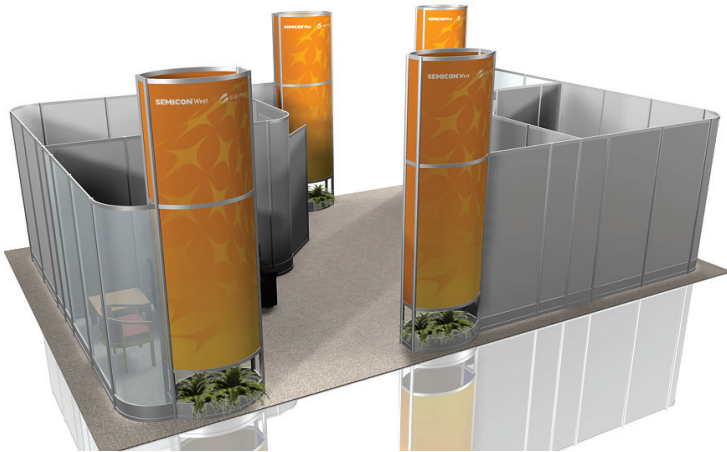

30' × 30' DOUBLE CONFERENCE & 4 DEMO STATIONS

Package features include:

- SEMICON® West Booth Space Fee
- Ready-to-use physical structure
- Choice of panel walls in black, blue, gray fabric or white hardwall
- Freeman Classic Carpet
- Company branded graphics (indicates graphics)
- Installation and dismantle labor
- Daily vacuuming
- Electrical
- Large decorative ferns per tower
- Listing in the SEMICON® West Event Directory
- X•Press Connect Plus Package

ISO VIEW

20' x 30' Single Conference Room w/ Lounge

Pricing:

Member Price: \$44,400
 Non-Member Price: \$50,400

(Inclusive of the SEMICON® West booth space fee)

Package Features Include:

- SEMICON® West Booth Space Fee
- Ready-to-use physical structure
- Choice of panel walls in black, blue, gray fabric or white hardwall
- Freeman Classic Carpet
- Company branded graphics (■ indicates graphics)
- Installation and dismantle labor
- Daily vacuuming
- Electrical (3-110V, 5amp Outlets)
- Large decorative ferns in towers
- Listing in the SEMICON West Event Directory
- X•Press Connect Plus Package

PLAN VIEW

Furniture included:

	Qty
• Luna Table (36"W 72"L 29"H)	1
• Black Diamond Arm Chair (20"W 21"D 33"H)	6
• Signature Loveseat (33"W 60"L 33"H)	2
• Cherry Cocktail Table (19"W 36"D 17"H)	1
• Cherry Barrel Chair (23"W 22"D 29"H)	2
• Cherry End Table (20"W 20"D 20"H)	2
• Wastebasket	3

ISO VIEW

20' x 30' Double Conference Room w/ Towers

Pricing:

Member Price: \$47,800
 Non-Member Price: \$53,800

(Inclusive of the SEMICON® West booth space fee)

Package Features Include:

- SEMICON® West Booth Space Fee
- Ready-to-use physical structure
- Choice of panel walls in black, blue, gray fabric or white hardwall
- Freeman Classic Carpet
- Company branded graphics (orange indicates graphics)
- Installation and dismantle labor
- Daily vacuuming
- Electrical (4-110V, 5amp Outlets)
- Large decorative ferns in towers
- Listing in the SEMICON West Event Directory
- X•Press Connect Plus Package