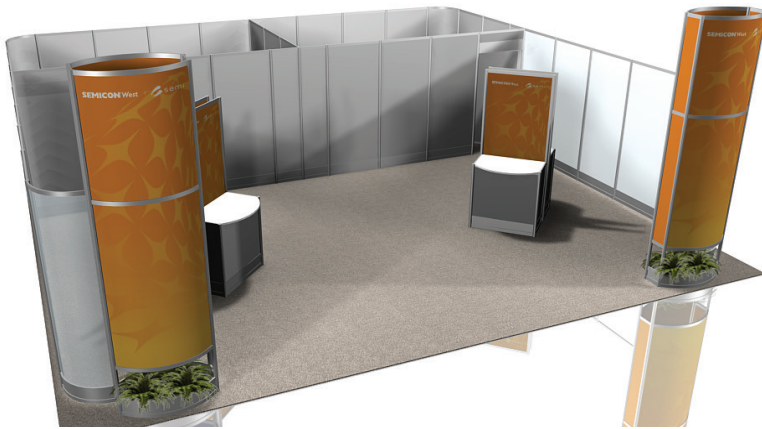

ISO VIEW

30' x 30' Triple Conference Room w/ Lounge

Pricing:

Member Price: \$55,000

Non-Member Price: \$64,400

(Inclusive of the SEMICON® West booth space fee)

Package Features Include:

- SEMICON® West Booth Space Fee
- Ready-to-use physical structure
- Choice of panel walls in black, blue, gray fabric or white hardwall
- Freeman Classic Carpet
- Company branded graphics (■ indicates graphics)
- Installation and dismantle labor
- Daily vacuuming
- Electrical (5-110V, 5amp Outlets)
- Two large decorative ferns per tower
- Listing in the SEMICON West Event Directory
- X•Press Connect Plus Package

PLAN VIEW

Furniture included:

Furniture included:	Qty
• SoHo Table (36"D 30"H)	3
• Black Diamond Arm Chair (20"W 21"D 33"H)	12
• Signature Loveseat (33"W 60"L 33"H)	2
• Cherry Cocktail Table (19"W 36"D 17"H)	1
• Cherry Barrel Chair (23"W 22"D 29"H)	6
• Cherry End Table (20"W 20"D 20"H)	2
• Wastebasket	4

ISO VIEW

30' x 30' Triple Conference Room w/ Demo Stations

Pricing:

Member Price: \$56,700
Non-Member Price: \$65,500

(Inclusive of the SEMICON® West booth space fee)

Package Features Include:

- SEMICON® West Booth Space Fee
- Ready-to-use physical structure
- Choice of panel walls in black, blue, gray fabric or white hardwall
- Freeman Classic Carpet
- Company branded graphics (orange indicates graphics)
- Installation and dismantle labor
- Daily vacuuming
- Electrical (7-110V, 5amp Outlets)
- Two large decorative ferns per tower
- Listing in the SEMICON West Event Directory
- X•Press Connect Plus Package