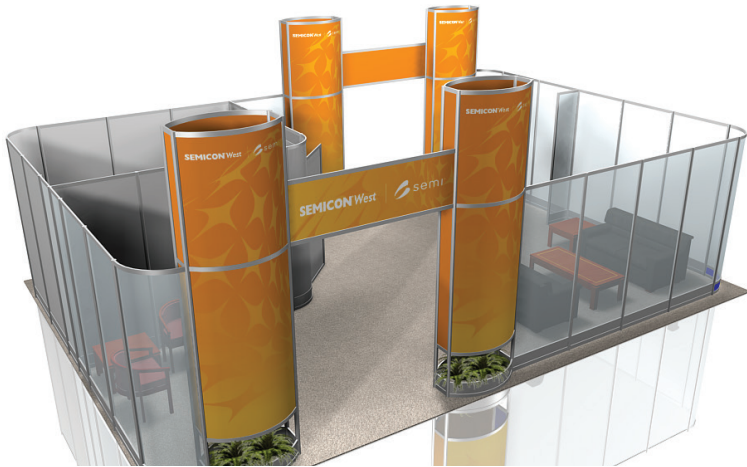

PLAN VIEW

Furniture included:

- Custom Demo Counter (39"W 28"D 42"H) w/ Sliding Access Door
- Black Diamond Stool (22"W 18"D 46"H)
- Cherry Barrel Chair (23"W 22"D 29"H)
- Cherry End Table (20"W 20"D 20"H)
- Wastebasket

ISO VIEW

20' x 30' Single Conference Room w/ Lounge

Pricing:

Member Price: \$44,400
 Non-Member Price: \$50,400

(Inclusive of the SEMICON® West booth space fee)

Package Features Include:

- SEMICON® West Booth Space Fee
- Ready-to-use physical structure
- Choice of panel walls in black, blue, gray fabric or white hardwall
- Freeman Classic Carpet
- Company branded graphics (■ indicates graphics)
- Installation and dismantle labor
- Daily vacuuming
- Electrical (3-110V, 5amp Outlets)
- Large decorative ferns in towers
- Listing in the SEMICON West Event Directory
- X•Press Connect Plus Package

ISO VIEW

20' x 30' Double Conference Room w/ Towers

Pricing:

Member Price: \$47,800
 Non-Member Price: \$53,800

(Inclusive of the SEMICON® West booth space fee)

Package Features Include:

- SEMICON® West Booth Space Fee
- Ready-to-use physical structure
- Choice of panel walls in black, blue, gray fabric or white hardwall
- Freeman Classic Carpet
- Company branded graphics (orange indicates graphics)
- Installation and dismantle labor
- Daily vacuuming
- Electrical (4-110V, 5amp Outlets)
- Large decorative ferns in towers
- Listing in the SEMICON West Event Directory
- X•Press Connect Plus Package