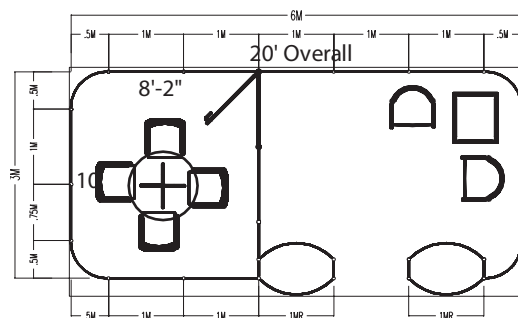

Package Features Include:

- SEMICON® West Booth Space Fee
- Ready-to-use physical structure
- Choice of panel walls in black, blue, gray fabric or white hardwall
- Freeman Classic Carpet
- Company branded graphics (■ indicates graphics)
- Installation and dismantle labor
- Daily vacuuming
- Electrical (4-110V, 5amp Outlets)
- Large decorative ferns in towers
- Listing in the SEMICON West Event Directory
- X•Press Connect Plus Package

PLAN VIEW

Furniture included:

	Qty
• SoHo Table (36"D 30"H)	1
• Black Diamond Arm Chair (20"W 21"D 33"H)	4
• Cherry Barrel Chair (23"W 22"L 29"H)	2
• Cherry End Table (20"W 20"D 20"H)	1
• Wastebasket	2

Optional services/features available upon request:

- Custom Ceiling
- Lighting Fixtures
- Catering by Savor
- Audio Visual Equipment and Computer Rental
- Additional Electrical, Graphics and Furnishings
- Telephone and Internet Services
- Security
- Floral Services
- Shipping of Collateral Materials to/from Show Site