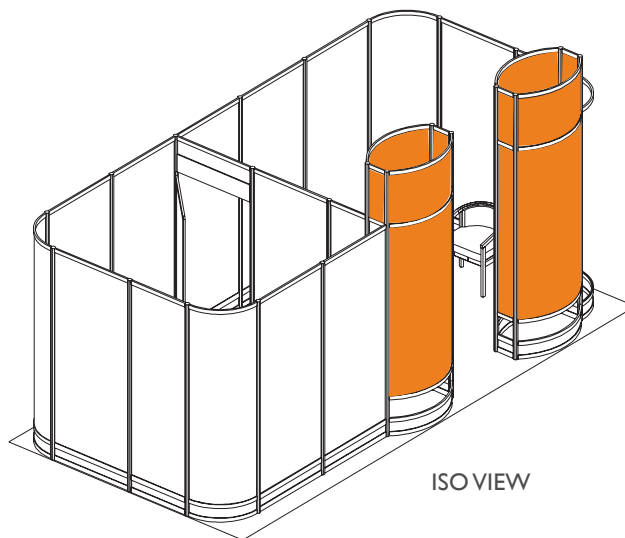

SEMICON®
West2015

Executive Suites

10' x 20' Single Conference Room

Pricing:

Member Price: \$20,300

Non-Member Price: \$22,300

(Inclusive of the SEMICON® West booth space fee)

Package Features Include:

- SEMICON® West Booth Space Fee
- Ready-to-use physical structure
- Choice of panel walls in black, blue, gray fabric or white hardwall
- Freeman Classic Carpet
- Company branded graphics (■ indicates graphics)
- Installation and dismantle labor
- Daily vacuuming
- Electrical (4-110V, 5amp Outlets)
- Large decorative ferns in towers
- Listing in the SEMICON West Event Directory
- X•Press Connect Plus Package

PLAN VIEW

Furniture included:

	Qty
• SoHo Table (36"D 30"H)	1
• Black Diamond Arm Chair (20"W 21"D 33"H)	4
• Cherry Barrel Chair (23"W 22"L 29"H)	2
• Cherry End Table (20"W 20"D 20"H)	1
• Wastebasket	2

Optional services/features available upon request:

ISO VIEW

20' x 20' Double Conference Room

Pricing:

Member Price: \$30,300
 Non-Member Price: \$34,300

(Inclusive of the SEMICON® West booth space fee)

Package Features Include:

- SEMICON® West Booth Space Fee
- Ready-to-use physical structure
- Choice of panel walls in black, blue, gray fabric or white hardwall
- Freeman Classic Carpet
- Company branded graphics (■ indicates graphics)
- Installation and dismantle labor
- Daily vacuuming
- Electrical (4-110V, 5amp Outlets)
- Large decorative ferns in towers
- Listing in the SEMICON West Event Directory
- X•Press Connect Plus Package