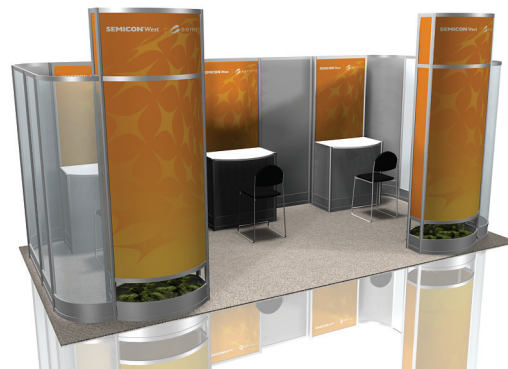

10' × 20' DEMO ROOM

Not yet a SEMI® member? Now is the time to join. Depending on your company size, your membership can instantly pay for itself in cost savings and additional benefits. Visit www.semi.org/membership for more information, or contact your local SEMI® office.