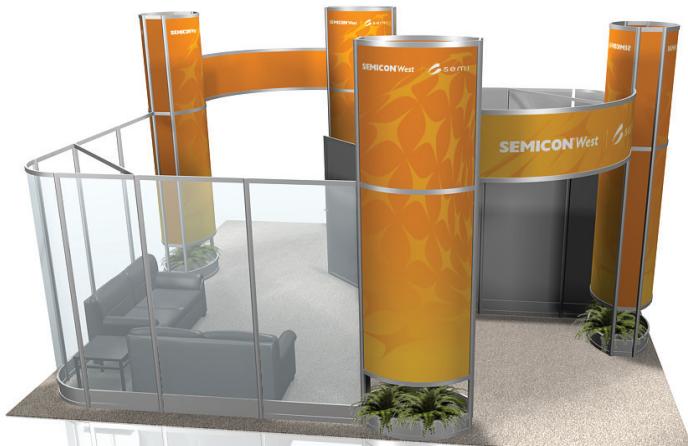

ISO VIEW

20' x 20' Double Conference Room

Pricing:

Member Price: \$30,300
 Non-Member Price: \$34,300

(Inclusive of the SEMICON® West booth space fee)

Package Features Include:

- SEMICON® West Booth Space Fee
- Ready-to-use physical structure
- Choice of panel walls in black, blue, gray fabric or white hardwall
- Freeman Classic Carpet
- Company branded graphics (■ indicates graphics)
- Installation and dismantle labor
- Daily vacuuming
- Electrical (4-110V, 5amp Outlets)
- Large decorative ferns in towers
- Listing in the SEMICON West Event Directory
- X•Press Connect Plus Package

20' x 20' Single Conference Room w/ Lounge

Pricing:

Member Price: \$34,300
 Non-Member Price: \$38,300

(Inclusive of the SEMICON® West booth space fee)

Package Features Include:

- SEMICON® West Booth Space Fee
- Ready-to-use physical structure
- Choice of panel walls in black, blue, gray fabric or white hardwall
- Freeman Classic Carpet
- Company branded graphics (orange indicates graphics)
- Installation and dismantle labor
- Daily vacuuming
- Electrical (2-110V, 5amp Outlets)
- Large decorative ferns in towers
- Listing in the SEMICON West Event Directory
- X•Press Connect Plus Package