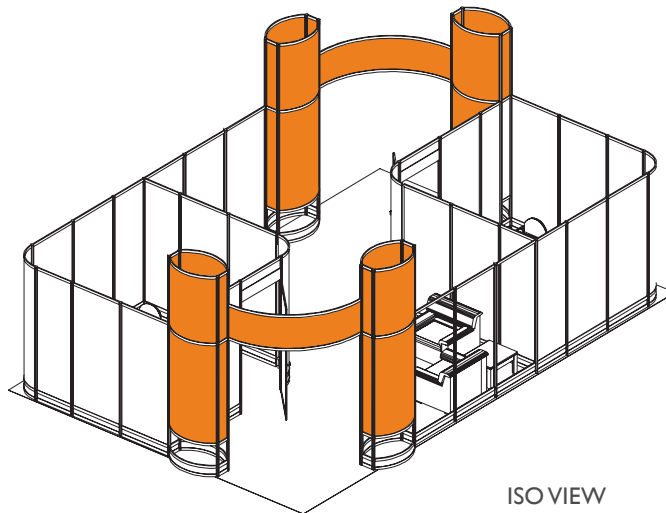

ISO VIEW

20' x 30' Double Conference Room w/ Curved Entry

Pricing:

Member Price: \$49,400
Non-Member Price: \$55,300

(Inclusive of the SEMICON® West booth space fee)

Package Features Include:

- SEMICON® West Booth Space Fee
- Ready-to-use physical structure
- Choice of panel walls in black, blue, gray fabric or white hardwall
- Freeman Classic Carpet
- Company branded graphics (■ indicates graphics)
- Installation and dismantle labor
- Daily vacuuming
- Electrical (4-110V, 5amp Outlets)
- Four large decorative ferns per tower
- Listing in the SEMICON West Event Directory
- X•Press Connect Plus Package

PLAN VIEW

Furniture included:

Furniture included:	Qty
• Luna Table (36"W 72"L 29"H)	2
• Black Diamond Arm Chair (20"W 21"D 33"H)	12
• Signature Chair (33"W 35"D 33"H)	4
• Cherry End Table (20"W 20"D 20"H)	2
• Wastebasket	3

ISO VIEW

30' x 30' Triple Conference Room w/ Lounge

Pricing:

Member Price: \$55,000

Non-Member Price: \$64,400

(Inclusive of the SEMICON® West booth space fee)

Package Features Include:

- SEMICON® West Booth Space Fee
- Ready-to-use physical structure
- Choice of panel walls in black, blue, gray fabric or white hardwall
- Freeman Classic Carpet
- Company branded graphics (■ indicates graphics)
- Installation and dismantle labor
- Daily vacuuming
- Electrical (5-110V, 5amp Outlets)
- Two large decorative ferns per tower
- Listing in the SEMICON West Event Directory
- X•Press Connect Plus Package