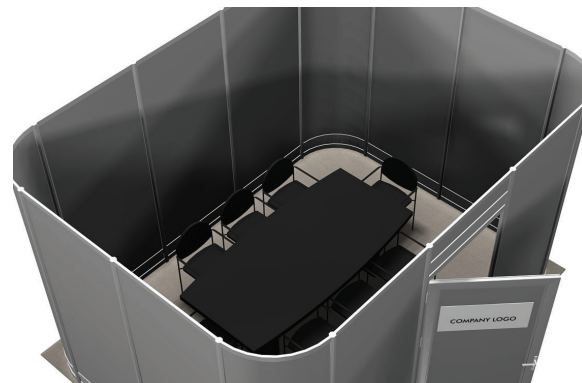

20' × 20' EXECUTIVE SUITE

Each SEMICON® West Executive Suite package includes many value-added services and benefits:

- X•Press Connect Plus Package
- Listings and coverage in SEMICON® West marketing materials and publications, including the SEMICON® West 2015 Web site, attendee promotions, and the SEMICON® West Event Directory
- SEMI® members receive preferred pricing and exhibition priority points
- Plus much more!

DEMO STATIONS

MEETING ROOM

Available Configurations

SEMICON® West Executive Suites are available in five sizes (10'×20', 20'×20', 20'×30', 30'×30', 30'×40') and in various configurations to meet your needs. Please visit www.semiconwest.org to view detailed configuration options.

Package	Member Price	Non-Member Price
10'×20' Demo Room	\$19,800	\$21,800
10'×20' One Conference	\$20,300	\$22,300
20'×20' Double Conference	\$30,300	\$34,300
20'×20' Single Conference w/ Lounge	\$34,300	\$38,300
20'×20' Demo Station	\$37,200	\$41,200
20'×30' Single Conference w/ Lounge	\$44,400	\$50,400
20'×30' Double Conference Room (w/ Straight Entry Towers)	\$47,800	\$53,800
20'×30' Double Conference Room (w/ Corner Curved Entry)	\$49,400	\$55,300
30'×30' Triple Conference w/ Lounge	\$55,600	\$64,400
30'×30' Triple Conference & Four Demo Stations	\$56,700	\$65,500
30'×40' One Large & Two Small Conf. w/ Lounge & Demo Station	\$74,600	\$86,500
30'×40' Four Small Conference w/ Lounge & Demo Station	\$77,100	\$89,000

30' × 30' DOUBLE CONFERENCE & 4 DEMO STATIONS

Package features include:

- SEMICON® West Booth Space Fee
- Ready-to-use physical structure
- Choice of panel walls in black, blue, gray fabric or white hardwall
- Freeman Classic Carpet
- Company branded graphics (indicates graphics)
- Installation and dismantle labor
- Daily vacuuming
- Electrical
- Large decorative ferns per tower
- Listing in the SEMICON® West Event Directory
- X•Press Connect Plus Package