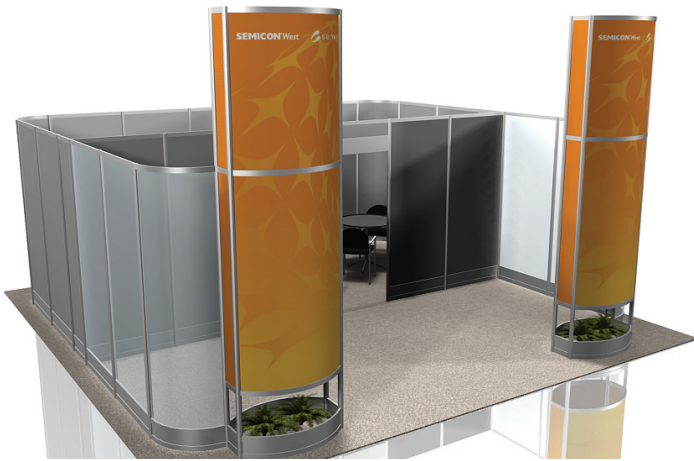

30' × 30' DOUBLE CONFERENCE & 4 DEMO STATIONS

Package features include:

- SEMICON® West Booth Space Fee
- Ready-to-use physical structure
- Choice of panel walls in black, blue, gray fabric or white hardwall
- Freeman Classic Carpet
- Company branded graphics (indicates graphics)
- Installation and dismantle labor
- Daily vacuuming
- Electrical
- Large decorative ferns per tower
- Listing in the SEMICON® West Event Directory
- X•Press Connect Plus Package

PLAN VIEW

Furniture included:

	Qty
• SoHo Table (36"D 30"H)	1
• Black Diamond Arm Chair (20"W 21"D 33"H)	4
• Cherry Barrel Chair (23"W 22"L 29"H)	2
• Cherry End Table (20"W 20"D 20"H)	1
• Wastebasket	2

Optional services/features available upon request:

ISO VIEW

20' x 20' Double Conference Room

Pricing:

Member Price: \$30,300
 Non-Member Price: \$34,300

(Inclusive of the SEMICON® West booth space fee)

Package Features Include:

- SEMICON® West Booth Space Fee
- Ready-to-use physical structure
- Choice of panel walls in black, blue, gray fabric or white hardwall
- Freeman Classic Carpet
- Company branded graphics (■ indicates graphics)
- Installation and dismantle labor
- Daily vacuuming
- Electrical (4-110V, 5amp Outlets)
- Large decorative ferns in towers
- Listing in the SEMICON West Event Directory
- X•Press Connect Plus Package

20' x 20' Single Conference Room w/ Lounge

Pricing:

Member Price: \$34,300
 Non-Member Price: \$38,300

(Inclusive of the SEMICON® West booth space fee)

Package Features Include:

- SEMICON® West Booth Space Fee
- Ready-to-use physical structure
- Choice of panel walls in black, blue, gray fabric or white hardwall
- Freeman Classic Carpet
- Company branded graphics (orange indicates graphics)
- Installation and dismantle labor
- Daily vacuuming
- Electrical (2-110V, 5amp Outlets)
- Large decorative ferns in towers
- Listing in the SEMICON West Event Directory
- X•Press Connect Plus Package