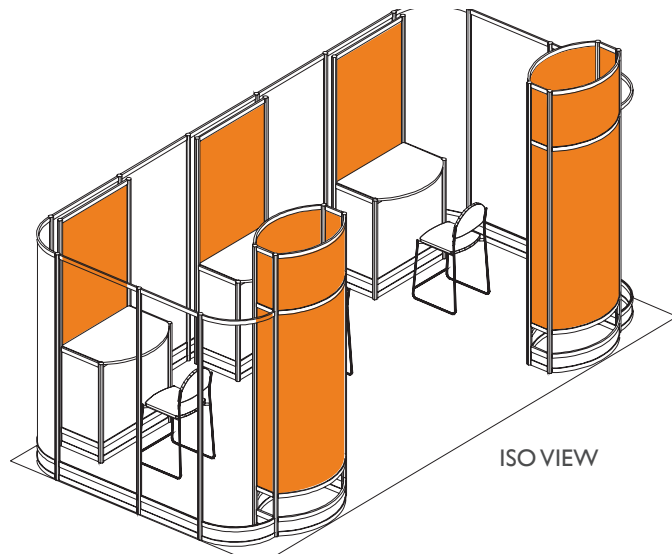

30' × 30' DOUBLE CONFERENCE & 4 DEMO STATIONS

Package features include:

- SEMICON® West Booth Space Fee
- Ready-to-use physical structure
- Choice of panel walls in black, blue, gray fabric or white hardwall
- Freeman Classic Carpet
- Company branded graphics (indicates graphics)
- Installation and dismantle labor
- Daily vacuuming
- Electrical
- Large decorative ferns per tower
- Listing in the SEMICON® West Event Directory
- X•Press Connect Plus Package

10' × 20' Demo Station

Pricing:

Member Price: \$19,800

Non-Member Price: \$21,800

(Inclusive of the SEMICON® West booth space fee)

Package Features Include:

- SEMICON® West Booth Space Fee
- Ready-to-use physical structure
- Choice of panel walls in black, blue, gray fabric or white hardwall
- Freeman Classic Carpet
- Company branded graphics (■ indicates graphics)
- Installation and dismantle labor
- Daily vacuuming
- Electrical (3-110V, 5amp Outlets)
- Large decorative ferns in towers
- Listing in the SEMICON West Event Directory
- X•Press Connect Plus Package

Furniture Included:

- Custom Demo Counter (39"W 28"D 42"H)
w/ Sliding Access Door
- Black Diamond Stool (22"W 18"D 46"H)
- Wastebasket

Qty

3

3

3

Optional services/features available upon request:

- Custom Ceiling
- Lighting Fixtures
- Catering by Savor
- Audio Visual Equipment and Computer Rental
- Additional Electrical, Graphics and Furnishings
- Telephone and Internet Services
- Security
- Floral Services
- Shipping of Collateral Materials to/from Show Site

SEMICON®
West2015

Executive Suites

10' x 20' Single Conference Room

Pricing:

Member Price: \$20,300

Non-Member Price: \$22,300

(Inclusive of the SEMICON® West booth space fee)

Package Features Include: