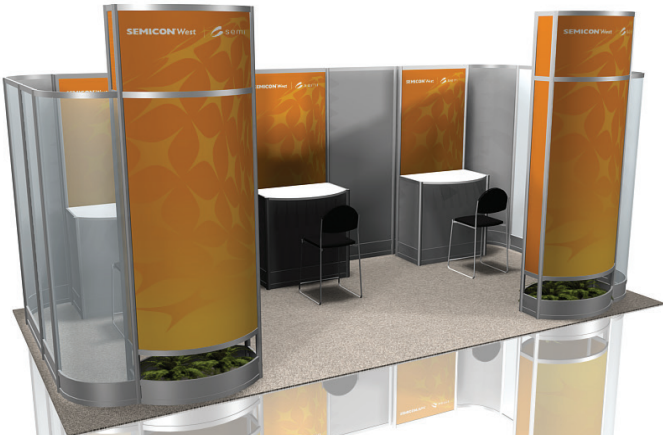

10' × 20' Demo Station

Pricing:

Member Price: $19,800

Non-Member Price: $21,800

(Inclusive of the SEMICON® West booth space fee)

Package Features Include:

- SEMICON® West Booth Space Fee
- Ready-to-use physical structure
- Choice of panel walls in black, blue, gray fabric or white hardwall
- Freeman Classic Carpet
- Company branded graphics (■ indicates graphics)
- Installation and dismantle labor
- Daily vacuuming
- Electrical (3-110V, 5amp Outlets)
- Large decorative ferns in towers
- Listing in the SEMICON West Event Directory
- X•Press Connect Plus Package

Furniture Included:

- Custom Demo Counter (39"W 28"D 42"H)
  w/ Sliding Access Door
- Black Diamond Stool (22"W 18"D 46"H)
- Wastebasket

Qty

3

3

3

Optional services/features available upon request:

- Custom Ceiling
- Lighting Fixtures
- Catering by Savor
- Audio Visual Equipment and Computer Rental
- Additional Electrical, Graphics and Furnishings
- Telephone and Internet Services
- Security
- Floral Services
- Shipping of Collateral Materials to/from Show Site