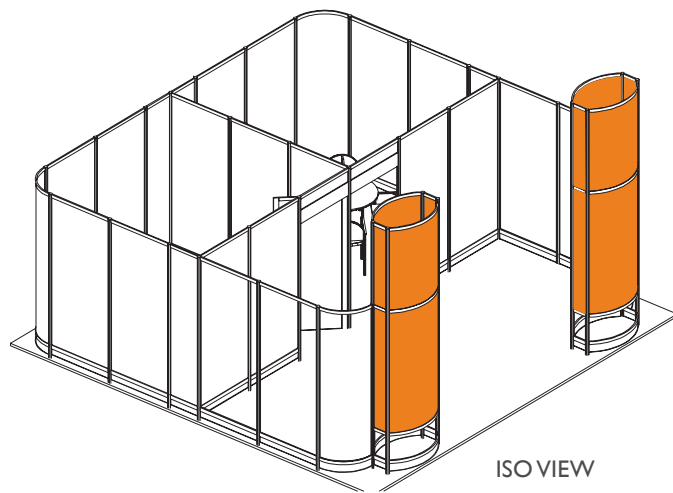

ISO VIEW

20' x 20' Double Conference Room

Pricing:

Member Price: \$30,300
 Non-Member Price: \$34,300

(Inclusive of the SEMICON® West booth space fee)

Package Features Include:

- SEMICON® West Booth Space Fee
- Ready-to-use physical structure
- Choice of panel walls in black, blue, gray fabric or white hardwall
- Freeman Classic Carpet
- Company branded graphics (■ indicates graphics)
- Installation and dismantle labor
- Daily vacuuming
- Electrical (4-110V, 5amp Outlets)
- Large decorative ferns in towers
- Listing in the SEMICON West Event Directory
- X•Press Connect Plus Package

20' x 20' Single Conference Room w/ Lounge

Pricing:

Member Price: \$34,300
 Non-Member Price: \$38,300

(Inclusive of the SEMICON® West booth space fee)

Package Features Include:

- SEMICON® West Booth Space Fee
- Ready-to-use physical structure
- Choice of panel walls in black, blue, gray fabric or white hardwall
- Freeman Classic Carpet
- Company branded graphics (orange indicates graphics)
- Installation and dismantle labor
- Daily vacuuming
- Electrical (2-110V, 5amp Outlets)
- Large decorative ferns in towers
- Listing in the SEMICON West Event Directory
- X•Press Connect Plus Package