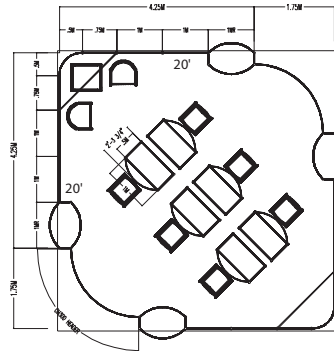

20' x 20' Demo Station

Pricing:

Member Price: \$37,200
 Non-Member Price: \$41,200

(Inclusive of the SEMICON® West booth space fee)

Package Features Include:

- SEMICON® West Booth Space Fee
- Ready-to-use physical structure
- Choice of panel walls in black, blue, gray fabric or white hardwall
- Freeman Classic Carpet
- Company branded graphics (■ indicates graphics)
- Installation and dismantle labor
- Daily vacuuming
- Electrical (6-110V, 5amp Outlets)
- Four large decorative ferns per tower
- Listing in the SEMICON West Event Directory
- X•Press Connect Plus Package

PLAN VIEW

Furniture included:

- Custom Demo Counter (39"W 28"D 42"H) w/ Sliding Access Door
- Black Diamond Stool (22"W 18"D 46"H)
- Cherry Barrel Chair (23"W 22"D 29"H)
- Cherry End Table (20"W 20"D 20"H)
- Wastebasket