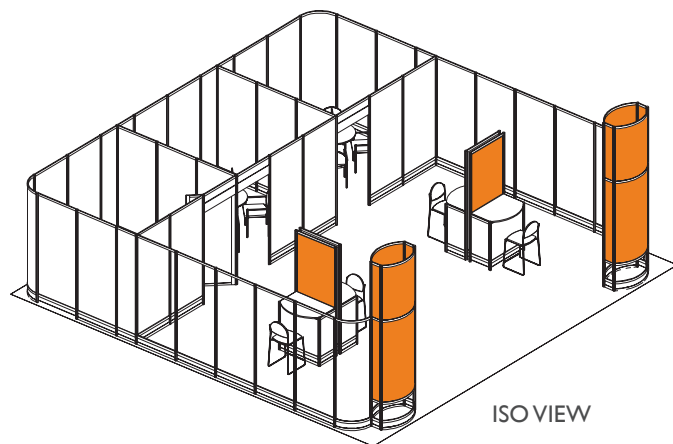

Optional services/features available upon request:

- Custom Ceiling
- Lighting Fixtures
- Catering by Savor
- Audio Visual Equipment and Computer Rental
- Additional Electrical, Graphics and Furnishings
- Telephone and Internet Services
- Security
- Floral Services
- Shipping of Collateral Materials to/from Show Site