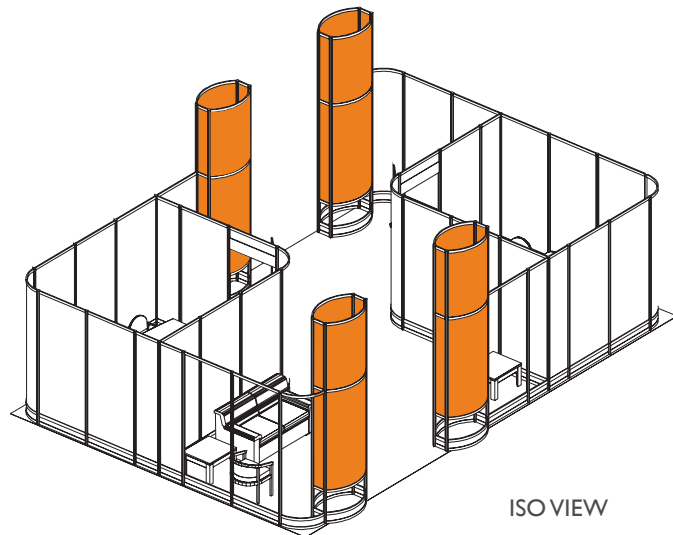

20' x 30' Double Conference Room w/ Towers

Pricing:

Member Price: $47,800
Non-Member Price: $53,800

(Inclusive of the SEMICON® West booth space fee)

Package Features Include:

- SEMICON® West Booth Space Fee
- Ready-to-use physical structure
- Choice of panel walls in black, blue, gray fabric or white hardwall
- Freeman Classic Carpet
- Company branded graphics (orange indicates graphics)
- Installation and dismantle labor
- Daily vacuuming
- Electrical (4-110V, 5amp Outlets)
- Large decorative ferns in towers
- Listing in the SEMICON West Event Directory
- X•Press Connect Plus Package

Furniture included:

	Qty
• Luna Table (36"W 72"L 29"H)	2
• Black Diamond Arm Chair (20"W 21"D 33"H)	12
• Signature Loveseat (33"W 60"D 33"H)	1
• Cherry Barrel Chair (23"W 22"D 29"H)	3
• Cherry End Table (20"W 20"D 20"H)	2
• Wastebasket	3

Optional services/features available upon request:

- Custom Ceiling
- Lighting Fixtures
- Catering by Savor
- Audio Visual Equipment and Computer Rental
- Additional Electrical, Graphics and Furnishings
- Telephone and Internet Services
- Security
- Floral Services
- Shipping of Collateral Materials to/from Show Site

ISO VIEW