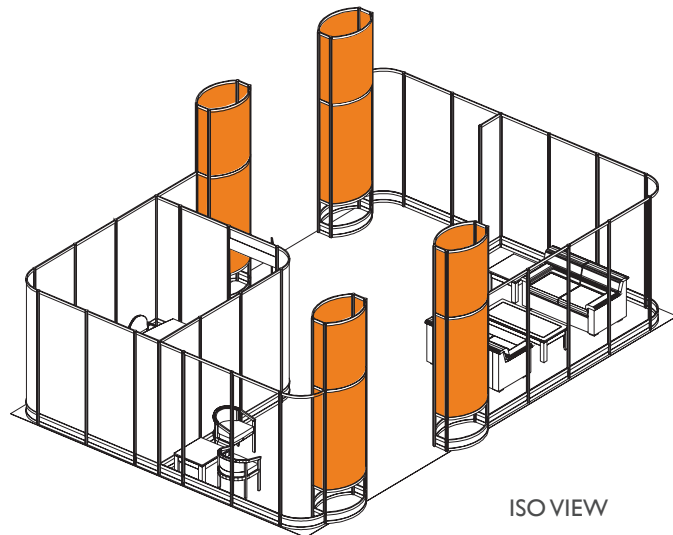

20' x 30' Single Conference Room w/ Lounge

Pricing:

Member Price: $44,400
Non-Member Price: $50,400

(Inclusive of the SEMICON® West booth space fee)

Package Features Include:

- SEMICON® West Booth Space Fee
- Ready-to-use physical structure
- Choice of panel walls in black, blue, gray fabric or white hardwall
- Freeman Classic Carpet
- Company branded graphics (■ indicates graphics)
- Installation and dismantle labor
- Daily vacuuming
- Electrical (3-110V, 5amp Outlets)
- Large decorative ferns in towers
- Listing in the SEMICON West Event Directory
- X•Press Connect Plus Package

Furniture included:

	Qty
• Luna Table (36"W 72"L 29"H)	1
• Black Diamond Arm Chair (20"W 21"D 33"H)	6
• Signature Loveseat (33"W 60"L 33"H)	2
• Cherry Cocktail Table (19"W 36"D 17"H)	1
• Cherry Barrel Chair (23"W 22"D 29"H)	2
• Cherry End Table (20"W 20"D 20"H)	2
• Wastebasket	3

Optional services/features available upon request:

- Custom Ceiling
- Lighting Fixtures
- Catering by Savor
- Audio Visual Equipment and Computer Rental
- Additional Electrical, Graphics and Furnishings
- Telephone and Internet Services
- Security
- Floral Services
- Shipping of Collateral Materials to/from Show Site

ISO VIEW