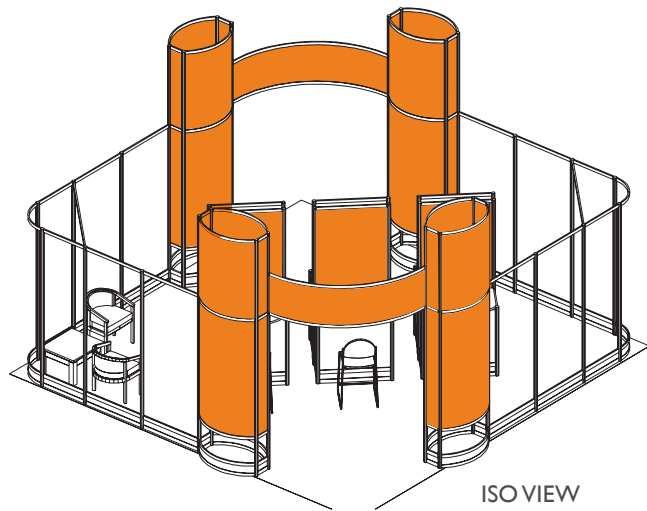

20' x 20' Demo Station

Pricing:

Member Price: \$37,200
 Non-Member Price: \$41,200

(Inclusive of the SEMICON® West booth space fee)

Package Features Include:

- SEMICON® West Booth Space Fee
- Ready-to-use physical structure
- Choice of panel walls in black, blue, gray fabric or white hardwall
- Freeman Classic Carpet
- Company branded graphics (■ indicates graphics)
- Installation and dismantle labor
- Daily vacuuming
- Electrical (6-110V, 5amp Outlets)
- Four large decorative ferns per tower
- Listing in the SEMICON West Event Directory
- X•Press Connect Plus Package

PLAN VIEW

Furniture included:

- Custom Demo Counter (39"W 28"D 42"H) w/ Sliding Access Door
- Black Diamond Stool (22"W 18"D 46"H)
- Cherry Barrel Chair (23"W 22"D 29"H)
- Cherry End Table (20"W 20"D 20"H)
- Wastebasket

ISO VIEW

20' x 30' Single Conference Room w/ Lounge

Pricing:

Member Price: \$44,400
 Non-Member Price: \$50,400

(Inclusive of the SEMICON® West booth space fee)

Package Features Include:

- SEMICON® West Booth Space Fee
- Ready-to-use physical structure
- Choice of panel walls in black, blue, gray fabric or white hardwall
- Freeman Classic Carpet
- Company branded graphics (■ indicates graphics)
- Installation and dismantle labor
- Daily vacuuming
- Electrical (3-110V, 5amp Outlets)
- Large decorative ferns in towers
- Listing in the SEMICON West Event Directory
- X•Press Connect Plus Package