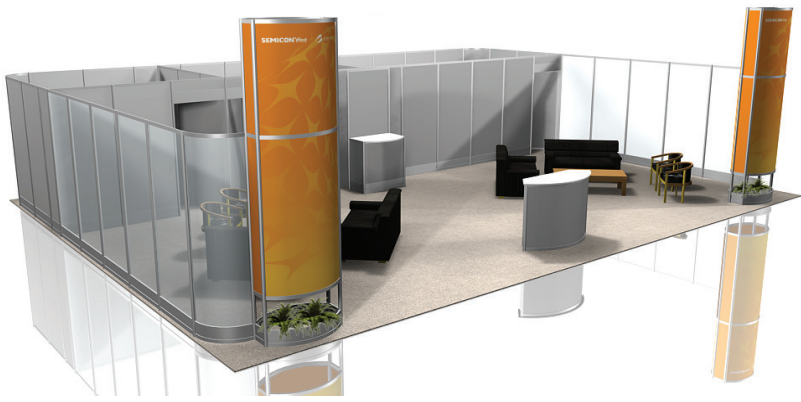

30' x 40' Triple Conference w/ Lounge, Demo Station

Pricing:
Member Price: $74,600
Non-Member Price: $86,500
(Inclusive of the SEMICON® West booth space fee)

Package Features Include:

- SEMICON® West Booth Space Fee
- Ready-to-use physical structure
- Choice of panel walls in black, blue, gray fabric or white hardwall
- Freeman Classic Carpet
- Company branded graphics (■ indicates graphics)
- Installation and dismantle labor
- Daily vacuuming
- Electrical (7-110V, 5amp Outlets)
- Large decorative ferns in towers
- Listing in the SEMICON West Event Directory
- X•Press Connect Plus Package