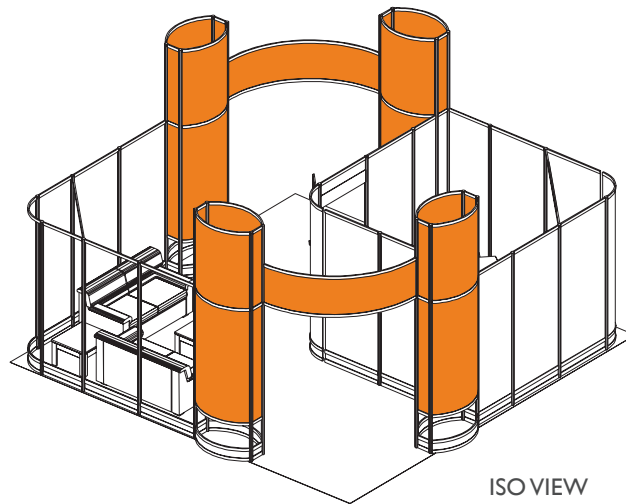

Optional services/features available upon request:

- Custom Ceiling
- Lighting Fixtures
- Catering by Savor
- Audio Visual Equipment and Computer Rental
- Additional Electrical, Graphics and Furnishings
- Telephone and Internet Services
- Security
- Floral Services
- Shipping of Collateral Materials to/from Show Site