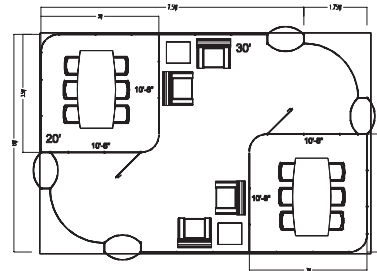

ISO VIEW

20' x 30' Double Conference Room w/ Curved Entry

Pricing:

Member Price: \$49,400
Non-Member Price: \$55,300

(Inclusive of the SEMICON® West booth space fee)

Package Features Include:

- SEMICON® West Booth Space Fee
- Ready-to-use physical structure
- Choice of panel walls in black, blue, gray fabric or white hardwall
- Freeman Classic Carpet
- Company branded graphics (■ indicates graphics)
- Installation and dismantle labor
- Daily vacuuming
- Electrical (4-110V, 5amp Outlets)
- Four large decorative ferns per tower
- Listing in the SEMICON West Event Directory
- X•Press Connect Plus Package