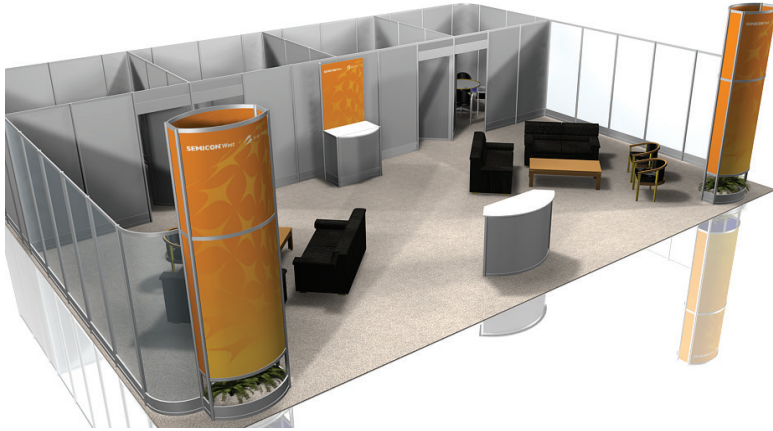

30' x 40' Triple Conference w/ Lounge, Demo Station

Pricing:
 Member Price: \$74,600
 Non-Member Price: \$86,500
 (Inclusive of the SEMICON® West booth space fee)

Package Features Include:

- SEMICON® West Booth Space Fee
- Ready-to-use physical structure
- Choice of panel walls in black, blue, gray fabric or white hardwall
- Freeman Classic Carpet
- Company branded graphics (■ indicates graphics)
- Installation and dismantle labor
- Daily vacuuming
- Electrical (7-110V, 5amp Outlets)
- Large decorative ferns in towers
- Listing in the SEMICON West Event Directory
- X•Press Connect Plus Package

Furniture included:

	Qty
• Custom Demo Station	1
• Reception Counter	1
• SoHo Table (36"D 30"H)	2
• Luna Table (36"W 72"L 29"H)	1
• Black Diamond Arm Chair (20"W 21"D 33"H)	14
• Signature Loveseat (33"W 60"L 33"H)	4
• Cherry Cocktail Table (19"W 36"D 17"H)	2
• Cherry Barrel Chair (23"W 22"D 29"H)	4
• Black Diamond Stool (22"W 18"D 42"H)	2
• Wastebasket	5

30' x 40' Four Small Conference w/ Lounge & Demo Station

Pricing:

Member Price: \$77,100
 Non-Member Price: \$89,000

(Inclusive of the SEMICON® West booth space fee)

Package Features Include:

- SEMICON® West Booth Space Fee
- Ready-to-use physical structure
- Choice of panel walls in black, blue, gray fabric or white hardwall
- Freeman Classic Carpet
- Company branded graphics (orange square indicates graphics)
- Installation and dismantle labor
- Daily vacuuming
- Electrical (7-110V, 5amp Outlets)
- Large decorative ferns in towers
- Listing in the SEMICON West Event Directory
- X•Press Connect Plus Package