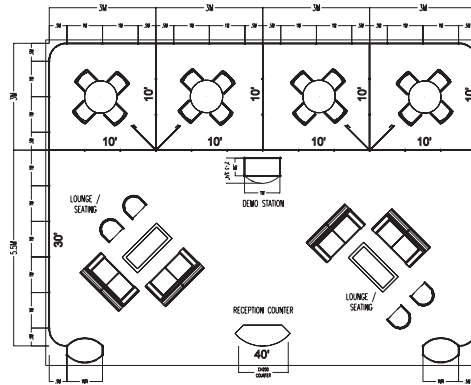

30' x 40' Four Small Conference w/ Lounge & Demo Station

Pricing:

Member Price: \$77,100
 Non-Member Price: \$89,000

(Inclusive of the SEMICON® West booth space fee)

Package Features Include:

- SEMICON® West Booth Space Fee
- Ready-to-use physical structure
- Choice of panel walls in black, blue, gray fabric or white hardwall
- Freeman Classic Carpet
- Company branded graphics (orange square indicates graphics)
- Installation and dismantle labor
- Daily vacuuming
- Electrical (7-110V, 5amp Outlets)
- Large decorative ferns in towers
- Listing in the SEMICON West Event Directory
- X•Press Connect Plus Package