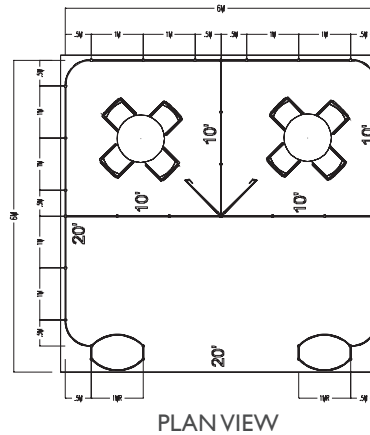

ISO VIEW

20' x 20' Double Conference Room

Pricing:

Member Price: \$30,300
 Non-Member Price: \$34,300

(Inclusive of the SEMICON® West booth space fee)

Package Features Include:

- SEMICON® West Booth Space Fee
- Ready-to-use physical structure
- Choice of panel walls in black, blue, gray fabric or white hardwall
- Freeman Classic Carpet
- Company branded graphics (■ indicates graphics)
- Installation and dismantle labor
- Daily vacuuming
- Electrical (4-110V, 5amp Outlets)
- Large decorative ferns in towers
- Listing in the SEMICON West Event Directory
- X•Press Connect Plus Package