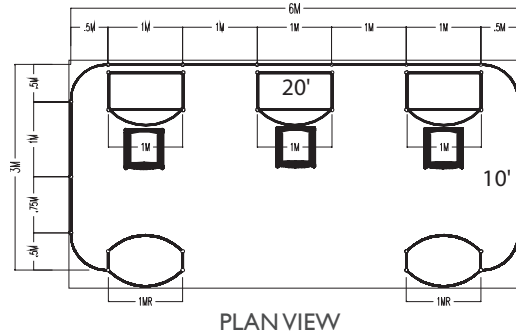

Furniture Included:

- Custom Demo Counter (39"W 28"D 42"H)
w/ Sliding Access Door
- Black Diamond Stool (22"W 18"D 46"H)
- Wastebasket

Qty

3

3

3

Optional services/features available upon request:

- Custom Ceiling
- Lighting Fixtures
- Catering by Savor
- Audio Visual Equipment and Computer Rental
- Additional Electrical, Graphics and Furnishings
- Telephone and Internet Services
- Security
- Floral Services
- Shipping of Collateral Materials to/from Show Site