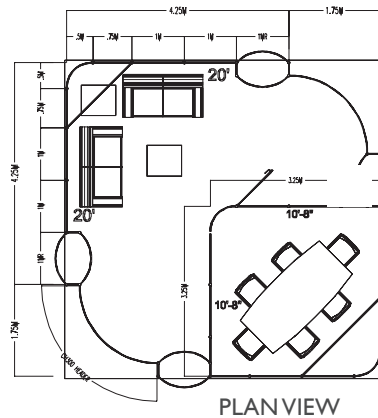

ISO VIEW

20' x 20' Double Conference Room

Pricing:

Member Price: \$30,300
 Non-Member Price: \$34,300

(Inclusive of the SEMICON® West booth space fee)

Package Features Include:

- SEMICON® West Booth Space Fee
- Ready-to-use physical structure
- Choice of panel walls in black, blue, gray fabric or white hardwall
- Freeman Classic Carpet
- Company branded graphics (■ indicates graphics)
- Installation and dismantle labor
- Daily vacuuming
- Electrical (4-110V, 5amp Outlets)
- Large decorative ferns in towers
- Listing in the SEMICON West Event Directory
- X•Press Connect Plus Package

20' x 20' Single Conference Room w/ Lounge

Pricing:

Member Price: \$34,300
 Non-Member Price: \$38,300

(Inclusive of the SEMICON® West booth space fee)

Package Features Include:

- SEMICON® West Booth Space Fee
- Ready-to-use physical structure
- Choice of panel walls in black, blue, gray fabric or white hardwall
- Freeman Classic Carpet
- Company branded graphics (orange indicates graphics)
- Installation and dismantle labor
- Daily vacuuming
- Electrical (2-110V, 5amp Outlets)
- Large decorative ferns in towers
- Listing in the SEMICON West Event Directory
- X•Press Connect Plus Package