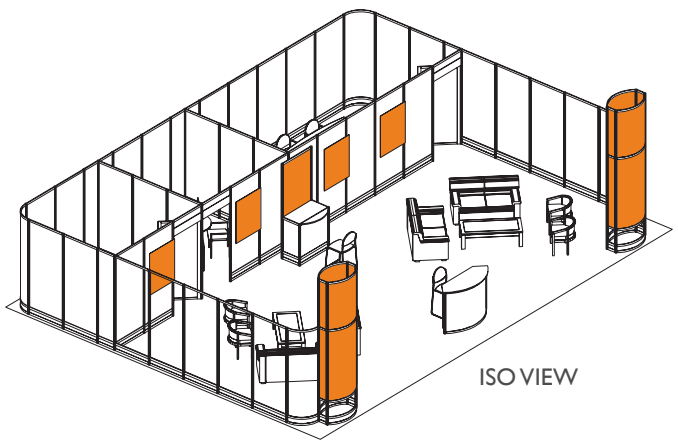

Optional services/features available upon request:

- Custom Ceiling
- Lighting Fixtures
- Catering by Savor
- Audio Visual Equipment and Computer Rental
- Additional Electrical, Graphics and Furnishings
- Telephone and Internet Services
- Security
- Floral Services
- Shipping of Collateral Materials to/from Show Site