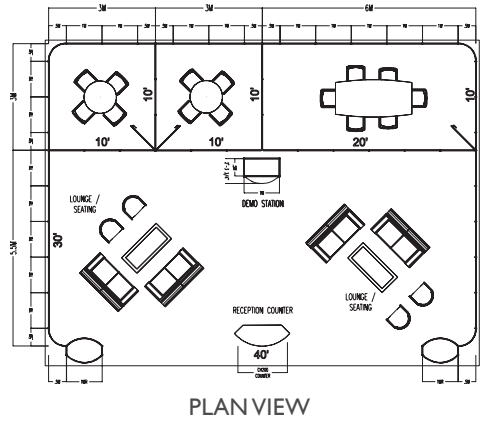

30' x 40' Triple Conference w/ Lounge, Demo Station

Pricing:
Member Price: $74,600
Non-Member Price: $86,500
(Inclusive of the SEMICON® West booth space fee)

Package Features Include:

- SEMICON® West Booth Space Fee
- Ready-to-use physical structure
- Choice of panel walls in black, blue, gray fabric or white hardwall
- Freeman Classic Carpet
- Company branded graphics (■ indicates graphics)
- Installation and dismantle labor
- Daily vacuuming
- Electrical (7-110V, 5amp Outlets)
- Large decorative ferns in towers
- Listing in the SEMICON West Event Directory
- X•Press Connect Plus Package

Furniture included:

	Qty
• Custom Demo Station	1
• Reception Counter	1
• SoHo Table (36"D 30"H)	2
• Luna Table (36"W 72"L 29"H)	1
• Black Diamond Arm Chair (20"W 21"D 33"H)	14
• Signature Loveseat (33"W 60"L 33"H)	4
• Cherry Cocktail Table (19"W 36"D 17"H)	2
• Cherry Barrel Chair (23"W 22"D 29"H)	4
• Black Diamond Stool (22"W 18"D 42"H)	2
• Wastebasket	5

Optional services/features available upon request:

- Custom Ceiling
- Lighting Fixtures
- Catering by Savor
- Audio Visual Equipment and Computer Rental
- Additional Electrical, Graphics and Furnishings
- Telephone and Internet Services
- Security
- Floral Services
- Shipping of Collateral Materials to/from Show Site