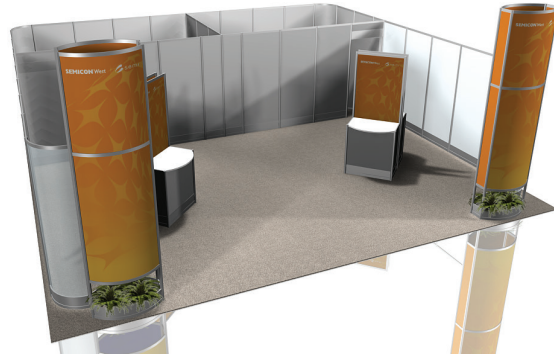

DEMO STATIONS

MEETING ROOM

Available Configurations

SEMICON® West Executive Suites are available in five sizes (10'×20', 20'×20', 20'×30', 30'×30', 30'×40') and in various configurations to meet your needs. Please visit www.semiconwest.org to view detailed configuration options.

Package	Member Price	Non-Member Price
10'×20' Demo Room	\$19,800	\$21,800
10'×20' One Conference	\$20,300	\$22,300
20'×20' Double Conference	\$30,300	\$34,300
20'×20' Single Conference w/ Lounge	\$34,300	\$38,300
20'×20' Demo Station	\$37,200	\$41,200
20'×30' Single Conference w/ Lounge	\$44,400	\$50,400
20'×30' Double Conference Room (w/ Straight Entry Towers)	\$47,800	\$53,800
20'×30' Double Conference Room (w/ Corner Curved Entry)	\$49,400	\$55,300
30'×30' Triple Conference w/ Lounge	\$55,600	\$64,400
30'×30' Triple Conference & Four Demo Stations	\$56,700	\$65,500
30'×40' One Large & Two Small Conf. w/ Lounge & Demo Station	\$74,600	\$86,500
30'×40' Four Small Conference w/ Lounge & Demo Station	\$77,100	\$89,000

30' × 30' DOUBLE CONFERENCE & 4 DEMO STATIONS

Package features include:

- SEMICON® West Booth Space Fee
- Ready-to-use physical structure
- Choice of panel walls in black, blue, gray fabric or white hardwall
- Freeman Classic Carpet
- Company branded graphics (indicates graphics)
- Installation and dismantle labor
- Daily vacuuming
- Electrical
- Large decorative ferns per tower
- Listing in the SEMICON® West Event Directory
- X•Press Connect Plus Package