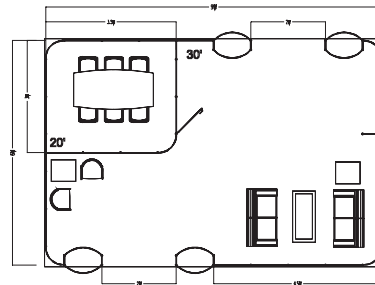

ISO VIEW

20' x 30' Single Conference Room w/ Lounge

Pricing:

Member Price: \$44,400
 Non-Member Price: \$50,400

(Inclusive of the SEMICON® West booth space fee)

Package Features Include:

- SEMICON® West Booth Space Fee
- Ready-to-use physical structure
- Choice of panel walls in black, blue, gray fabric or white hardwall
- Freeman Classic Carpet
- Company branded graphics (■ indicates graphics)
- Installation and dismantle labor
- Daily vacuuming
- Electrical (3-110V, 5amp Outlets)
- Large decorative ferns in towers
- Listing in the SEMICON West Event Directory
- X•Press Connect Plus Package

PLAN VIEW

Furniture included:

	Qty
• Luna Table (36"W 72"L 29"H)	1
• Black Diamond Arm Chair (20"W 21"D 33"H)	6
• Signature Loveseat (33"W 60"L 33"H)	2
• Cherry Cocktail Table (19"W 36"D 17"H)	1
• Cherry Barrel Chair (23"W 22"D 29"H)	2
• Cherry End Table (20"W 20"D 20"H)	2
• Wastebasket	3