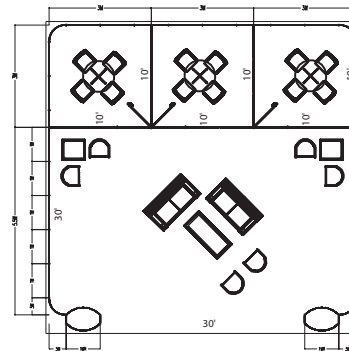

ISO VIEW

30' x 30' Triple Conference Room w/ Lounge

Pricing:

Member Price: \$55,000

Non-Member Price: \$64,400

(Inclusive of the SEMICON® West booth space fee)

Package Features Include:

- SEMICON® West Booth Space Fee
- Ready-to-use physical structure
- Choice of panel walls in black, blue, gray fabric or white hardwall
- Freeman Classic Carpet
- Company branded graphics (■ indicates graphics)
- Installation and dismantle labor
- Daily vacuuming
- Electrical (5-110V, 5amp Outlets)
- Two large decorative ferns per tower
- Listing in the SEMICON West Event Directory
- X•Press Connect Plus Package

PLAN VIEW

Furniture included:

Furniture included:	Qty
• SoHo Table (36"D 30"H)	3
• Black Diamond Arm Chair (20"W 21"D 33"H)	12
• Signature Loveseat (33"W 60"L 33"H)	2
• Cherry Cocktail Table (19"W 36"D 17"H)	1
• Cherry Barrel Chair (23"W 22"D 29"H)	6
• Cherry End Table (20"W 20"D 20"H)	2
• Wastebasket	4