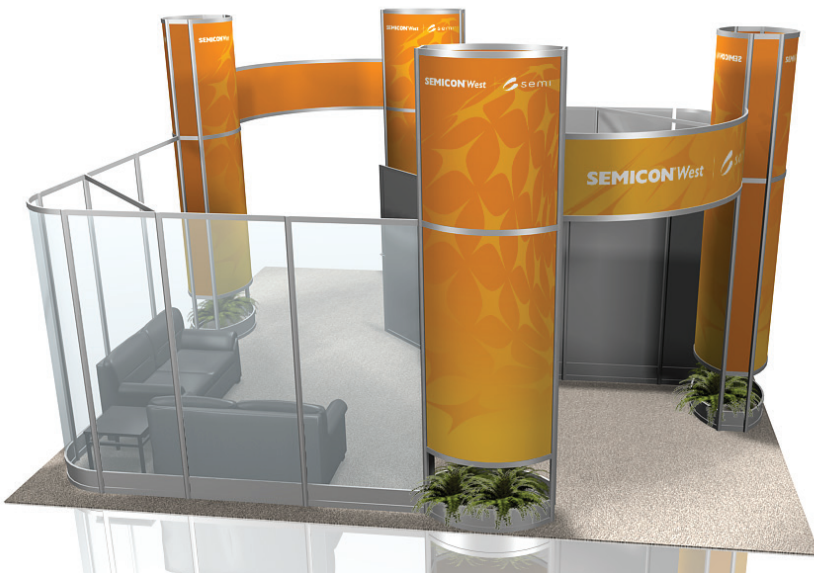

SEMICON® West Executive Suites

Your customers are at SEMICON® West—where will you be?

At SEMICON® West, presence on the trade show floor has distinct advantages, putting you directly in front of your customers and prospects. With a SEMICON® West Executive Suite, you have an option of a traditional booth while maintaining all the value, visibility, and opportunity of being on the show floor. SEMICON® West Executive Suites provide an affordable, turnkey solution that simplifies your trade show experience and lets you focus on serving your customers and expanding your business.

20' × 20' EXECUTIVE SUITE