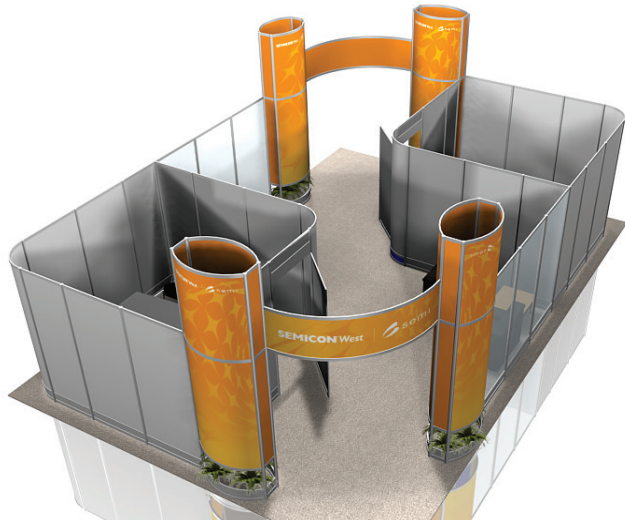

ISO VIEW

20' x 30' Double Conference Room w/ Towers

Pricing:

Member Price: \$47,800
 Non-Member Price: \$53,800

(Inclusive of the SEMICON® West booth space fee)

Package Features Include:

- SEMICON® West Booth Space Fee
- Ready-to-use physical structure
- Choice of panel walls in black, blue, gray fabric or white hardwall
- Freeman Classic Carpet
- Company branded graphics (orange indicates graphics)
- Installation and dismantle labor
- Daily vacuuming
- Electrical (4-110V, 5amp Outlets)
- Large decorative ferns in towers
- Listing in the SEMICON West Event Directory
- X•Press Connect Plus Package

PLAN VIEW

Furniture included:

	Qty
• Luna Table (36"W 72"L 29"H)	2
• Black Diamond Arm Chair (20"W 21"D 33"H)	12
• Signature Loveseat (33"W 60"D 33"H)	1
• Cherry Barrel Chair (23"W 22"D 29"H)	3
• Cherry End Table (20"W 20"D 20"H)	2
• Wastebasket	3

ISO VIEW

20' x 30' Double Conference Room w/ Curved Entry

Pricing:

Member Price: \$49,400
Non-Member Price: \$55,300

(Inclusive of the SEMICON® West booth space fee)

Package Features Include:

- SEMICON® West Booth Space Fee
- Ready-to-use physical structure
- Choice of panel walls in black, blue, gray fabric or white hardwall
- Freeman Classic Carpet
- Company branded graphics (■ indicates graphics)
- Installation and dismantle labor
- Daily vacuuming
- Electrical (4-110V, 5amp Outlets)
- Four large decorative ferns per tower
- Listing in the SEMICON West Event Directory
- X•Press Connect Plus Package