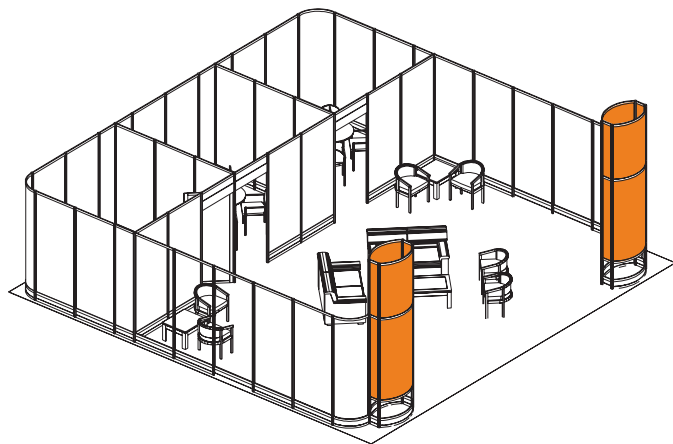

30' x 30' Triple Conference Room w/ Lounge

Pricing:

Member Price: $55,000

Non-Member Price: $64,400

(Inclusive of the SEMICON® West booth space fee)

Package Features Include:

- SEMICON® West Booth Space Fee
- Ready-to-use physical structure
- Choice of panel walls in black, blue, gray fabric or white hardwall
- Freeman Classic Carpet
- Company branded graphics (■ indicates graphics)
- Installation and dismantle labor
- Daily vacuuming
- Electrical (5-110V, 5amp Outlets)
- Two large decorative ferns per tower
- Listing in the SEMICON West Event Directory
- X•Press Connect Plus Package

Furniture included:

Furniture included:	Qty
• SoHo Table (36"D 30"H)	3
• Black Diamond Arm Chair (20"W 21"D 33"H)	12
• Signature Loveseat (33"W 60"L 33"H)	2
• Cherry Cocktail Table (19"W 36"D 17"H)	1
• Cherry Barrel Chair (23"W 22"D 29"H)	6
• Cherry End Table (20"W 20"D 20"H)	2
• Wastebasket	4

Optional services/features available upon request:

- Custom Ceiling
- Lighting Fixtures
- Catering by Savor
- Audio Visual Equipment and Computer Rental
- Additional Electrical, Graphics and Furnishings
- Telephone and Internet Services
- Security
- Floral Services
- Shipping of Collateral Materials to/from Show Site

ISO VIEW