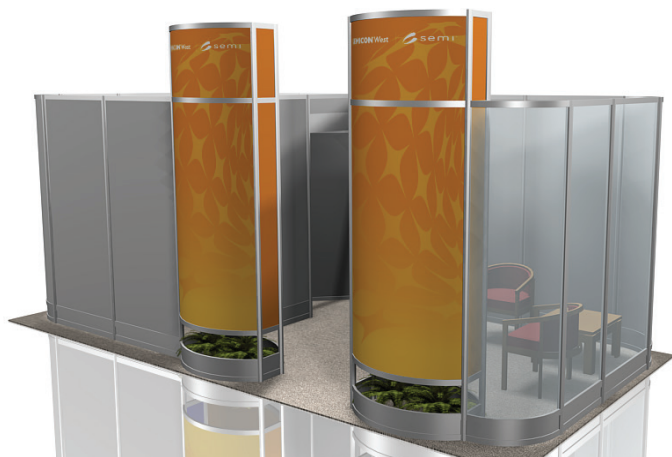

10' x 20' Single Conference Room